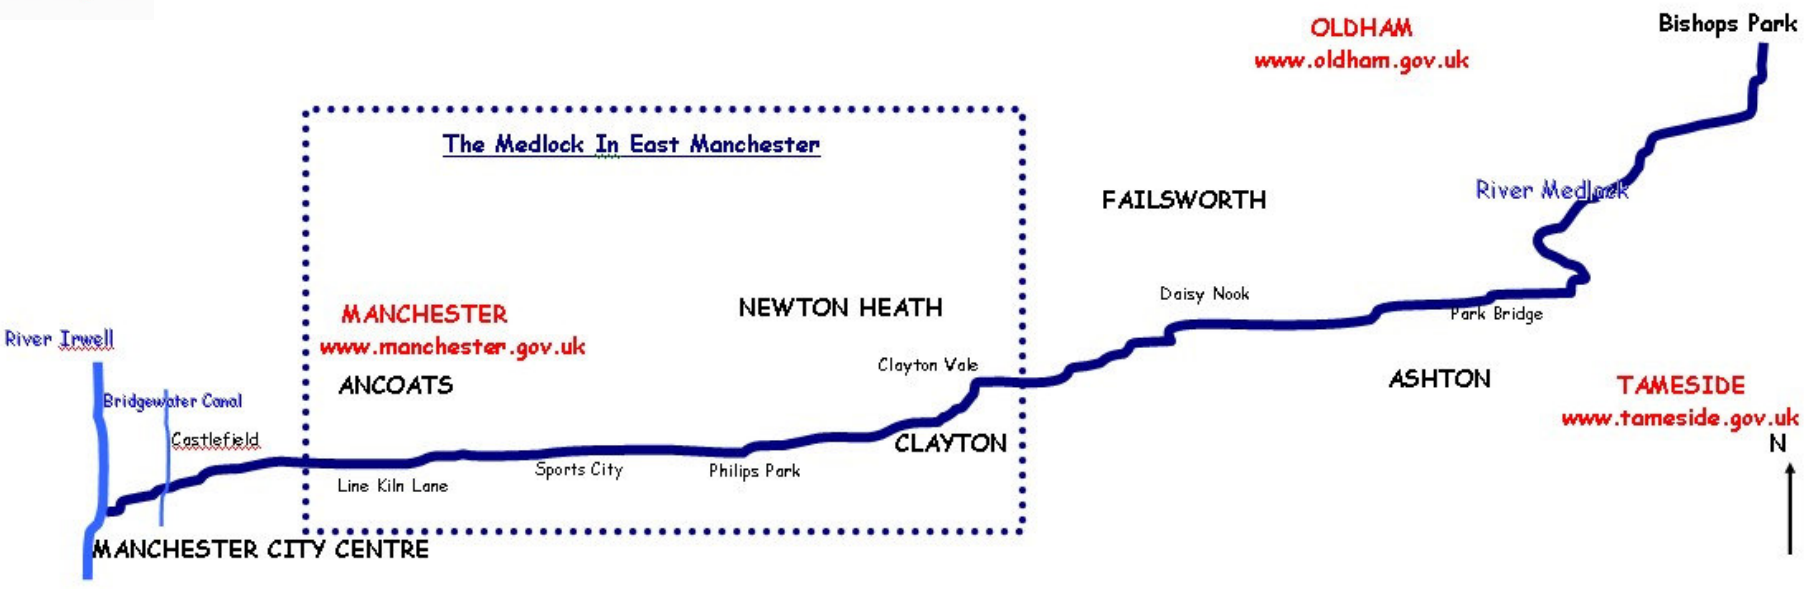

The Medlock Valley in east Manchester East Area Parks - 0161 223 8278