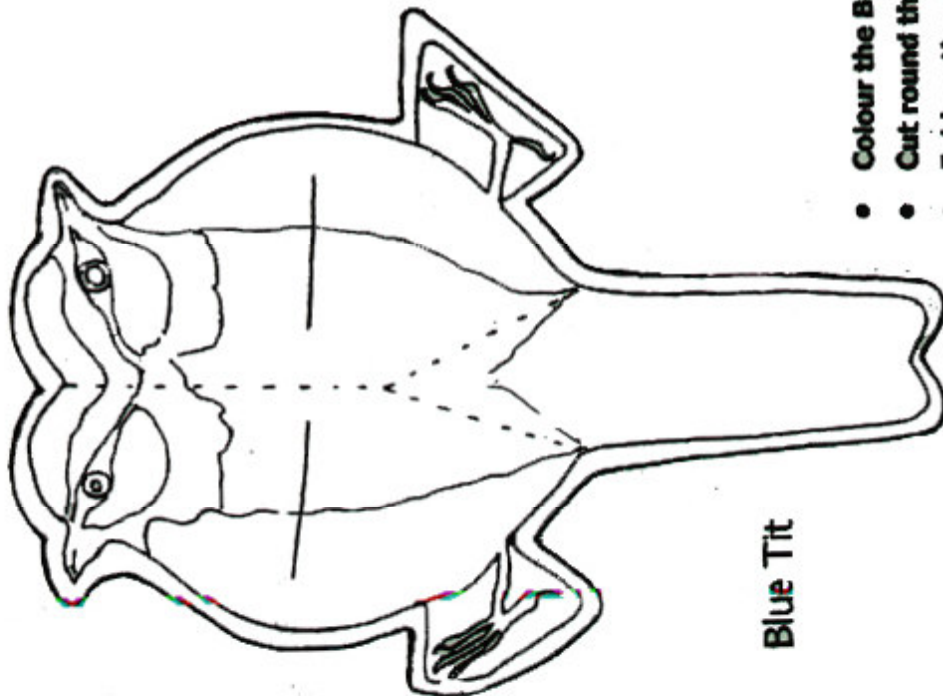

Bird Model

Robin

Blue Tit

- Colour the Blue Tit and the Robin.
- Cut round the body and the wings.
- Fold on the dotted line s.
- Insert the wings through the slits.
- Attach a string and hang on your tree.